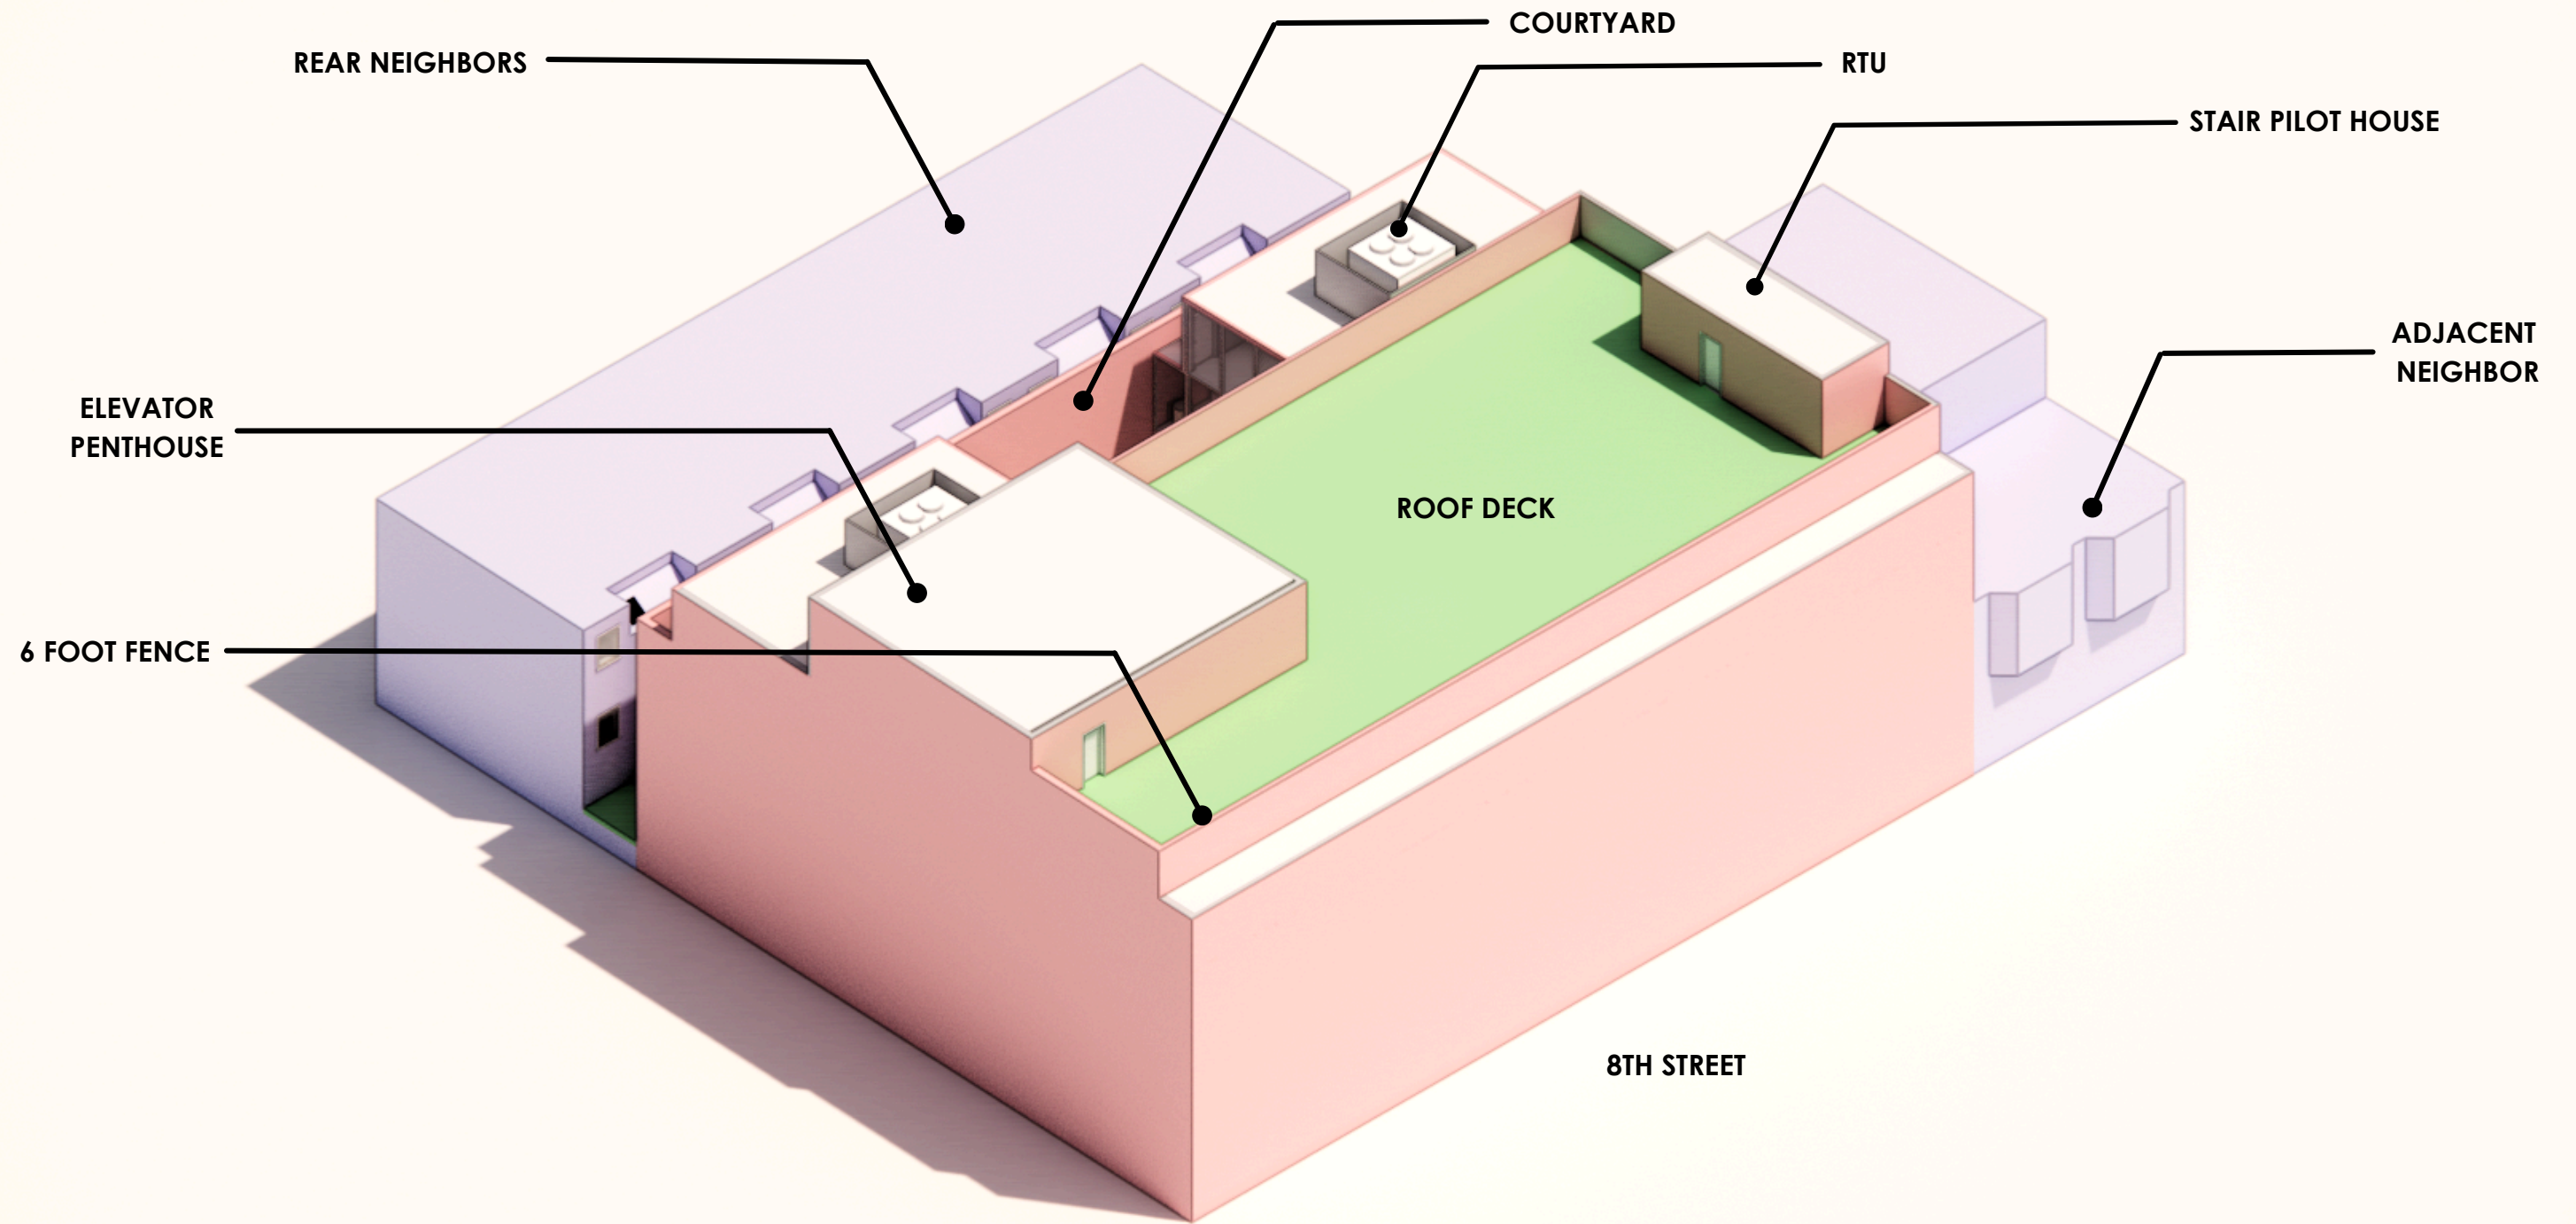

SgRA

STUART G. ROSENBERG ARCHITECTS
230 S. BROAD STREET, SUITE M30
PHILADELPHIA, PA 19102
SGRA.COM

ORIGINAL PROPOSED 8TH STREET FACADE

UPDATED PROPOSED 8TH STREET FACADE

THANK YOU!