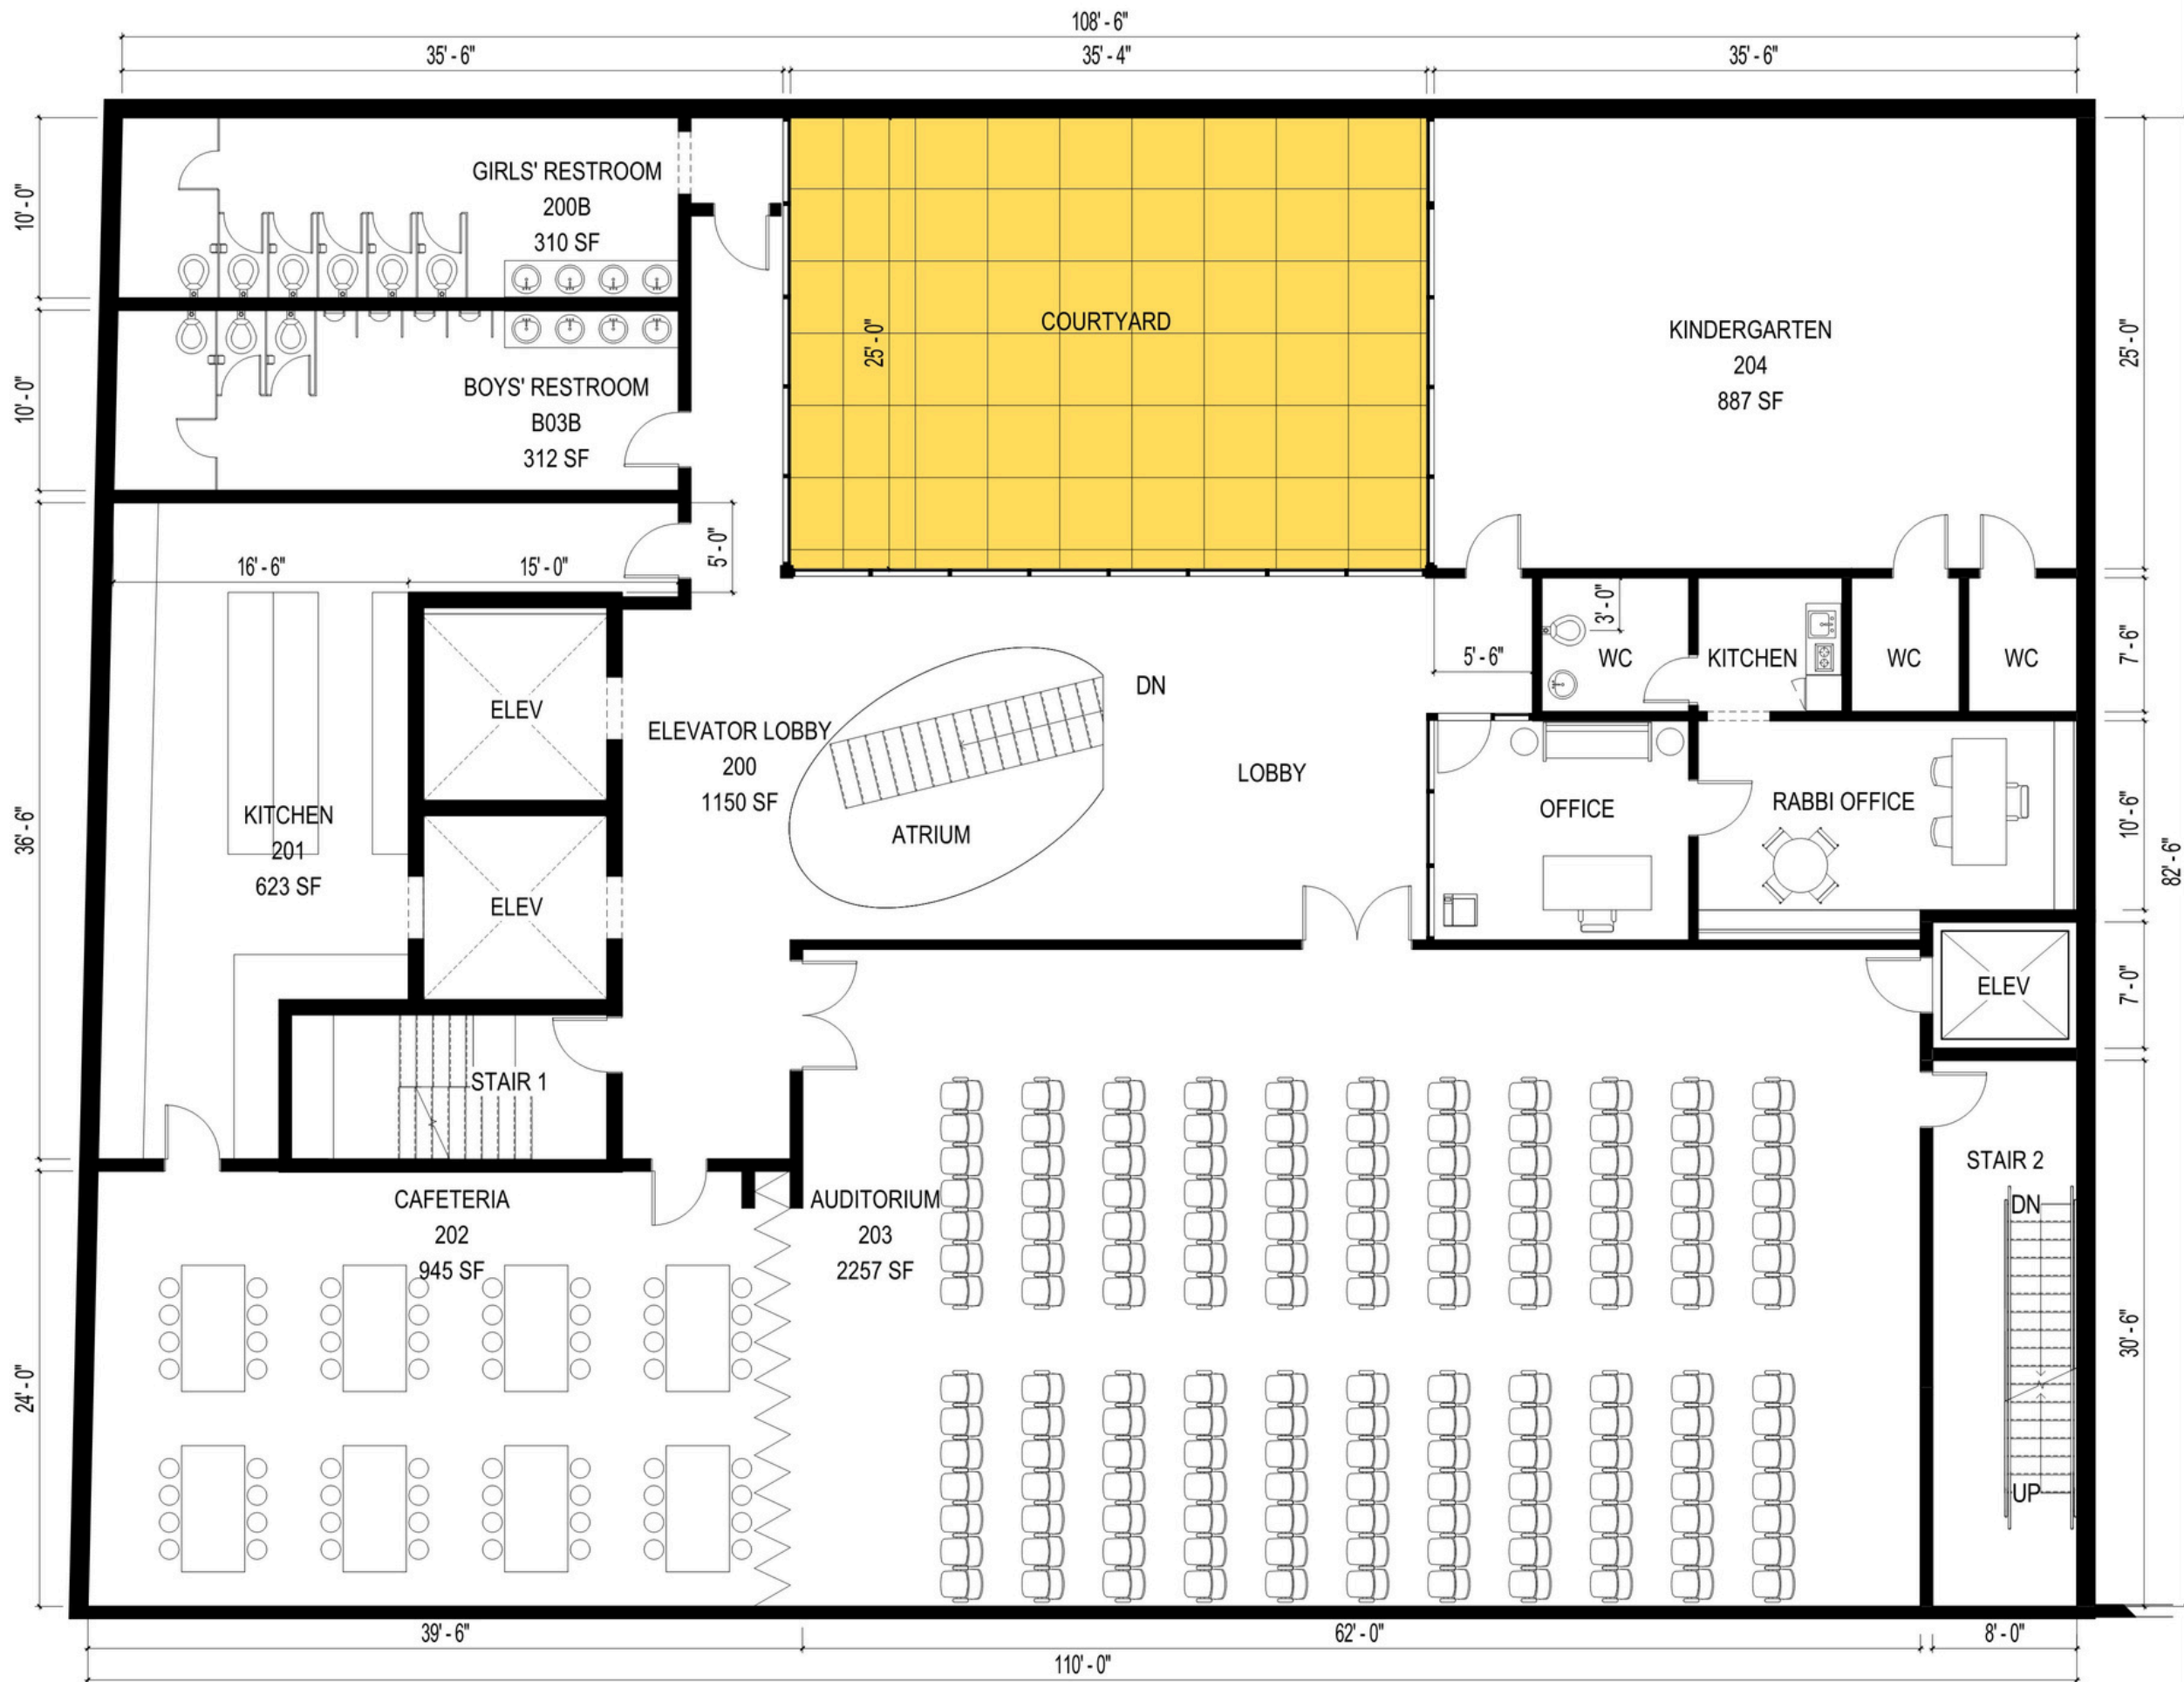

SgRA

STUART G. ROSENBERG ARCHITECTS
230 S. BROAD STREET, SUITE M30
PHILADELPHIA, PA 19102
SGRA.COM

ORIGINAL PROPOSED 8TH STREET FACADE

UPDATED PROPOSED 8TH STREET FACADE

THANK YOU!