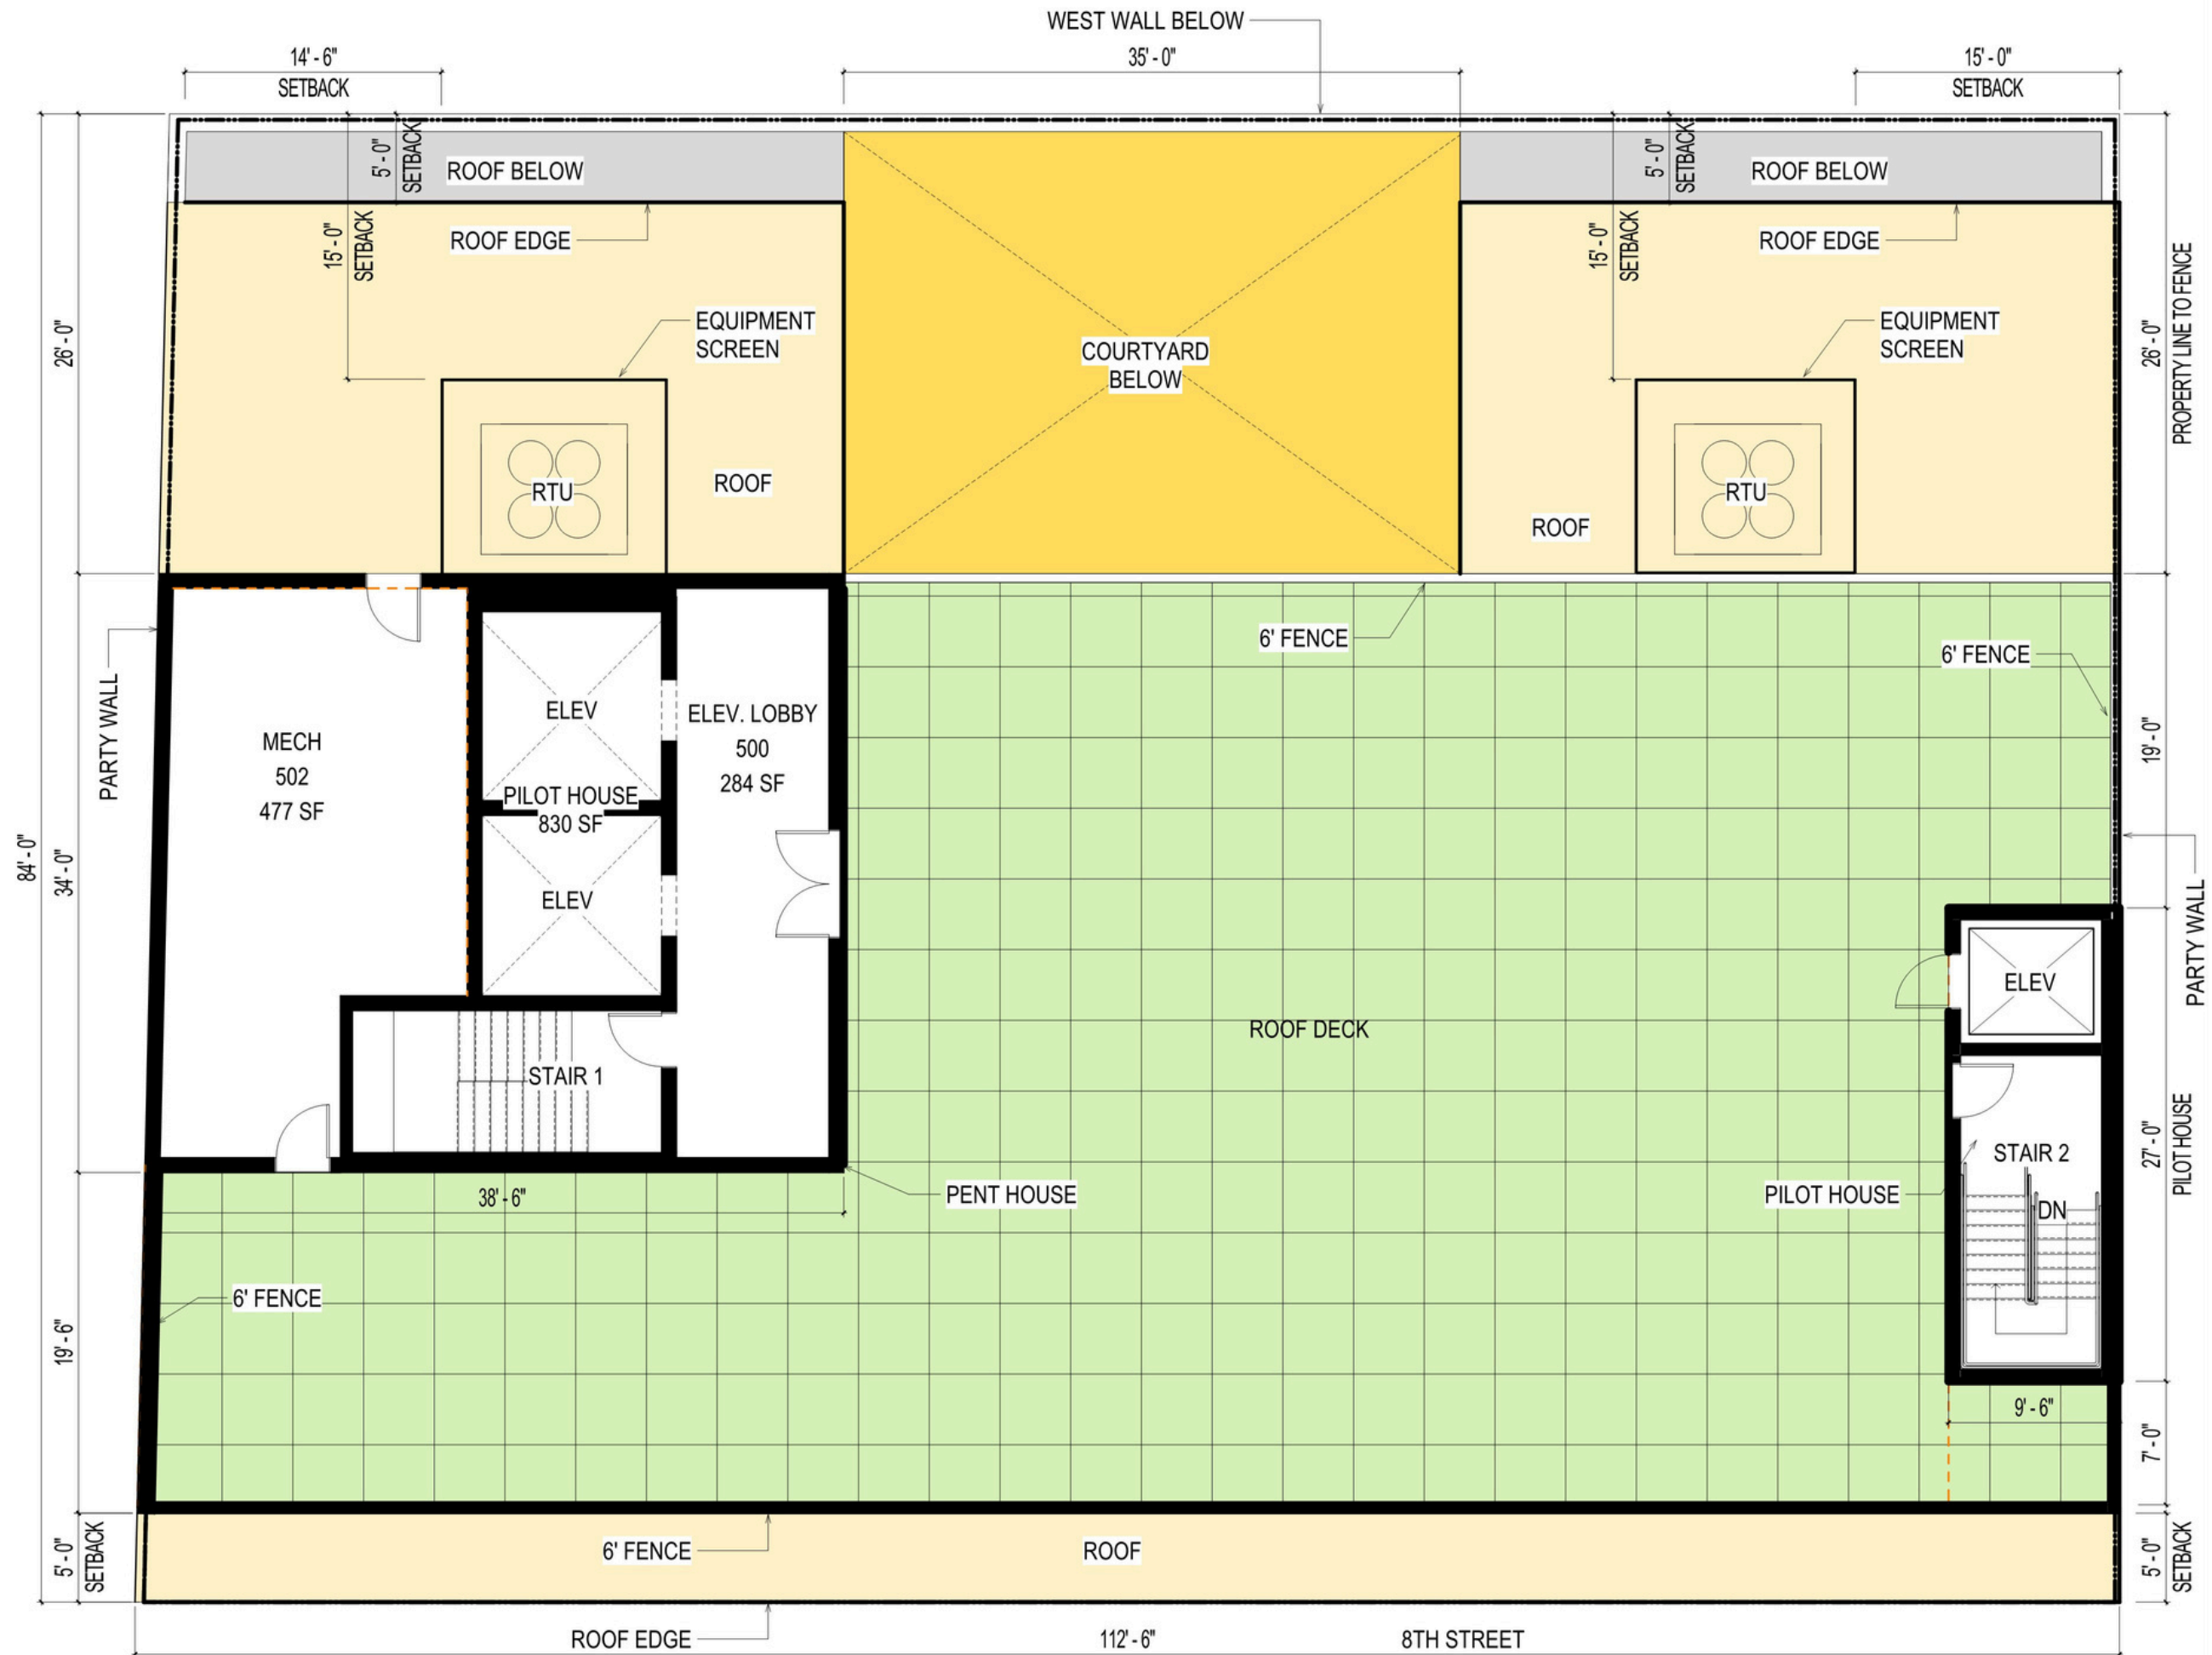

SgRA

STUART G. ROSENBERG ARCHITECTS
230 S. BROAD STREET, SUITE M30
PHILADELPHIA, PA 19102
SGRA.COM

ORIGINAL PROPOSED 8TH STREET FACADE

UPDATED PROPOSED 8TH STREET FACADE

THANK YOU!