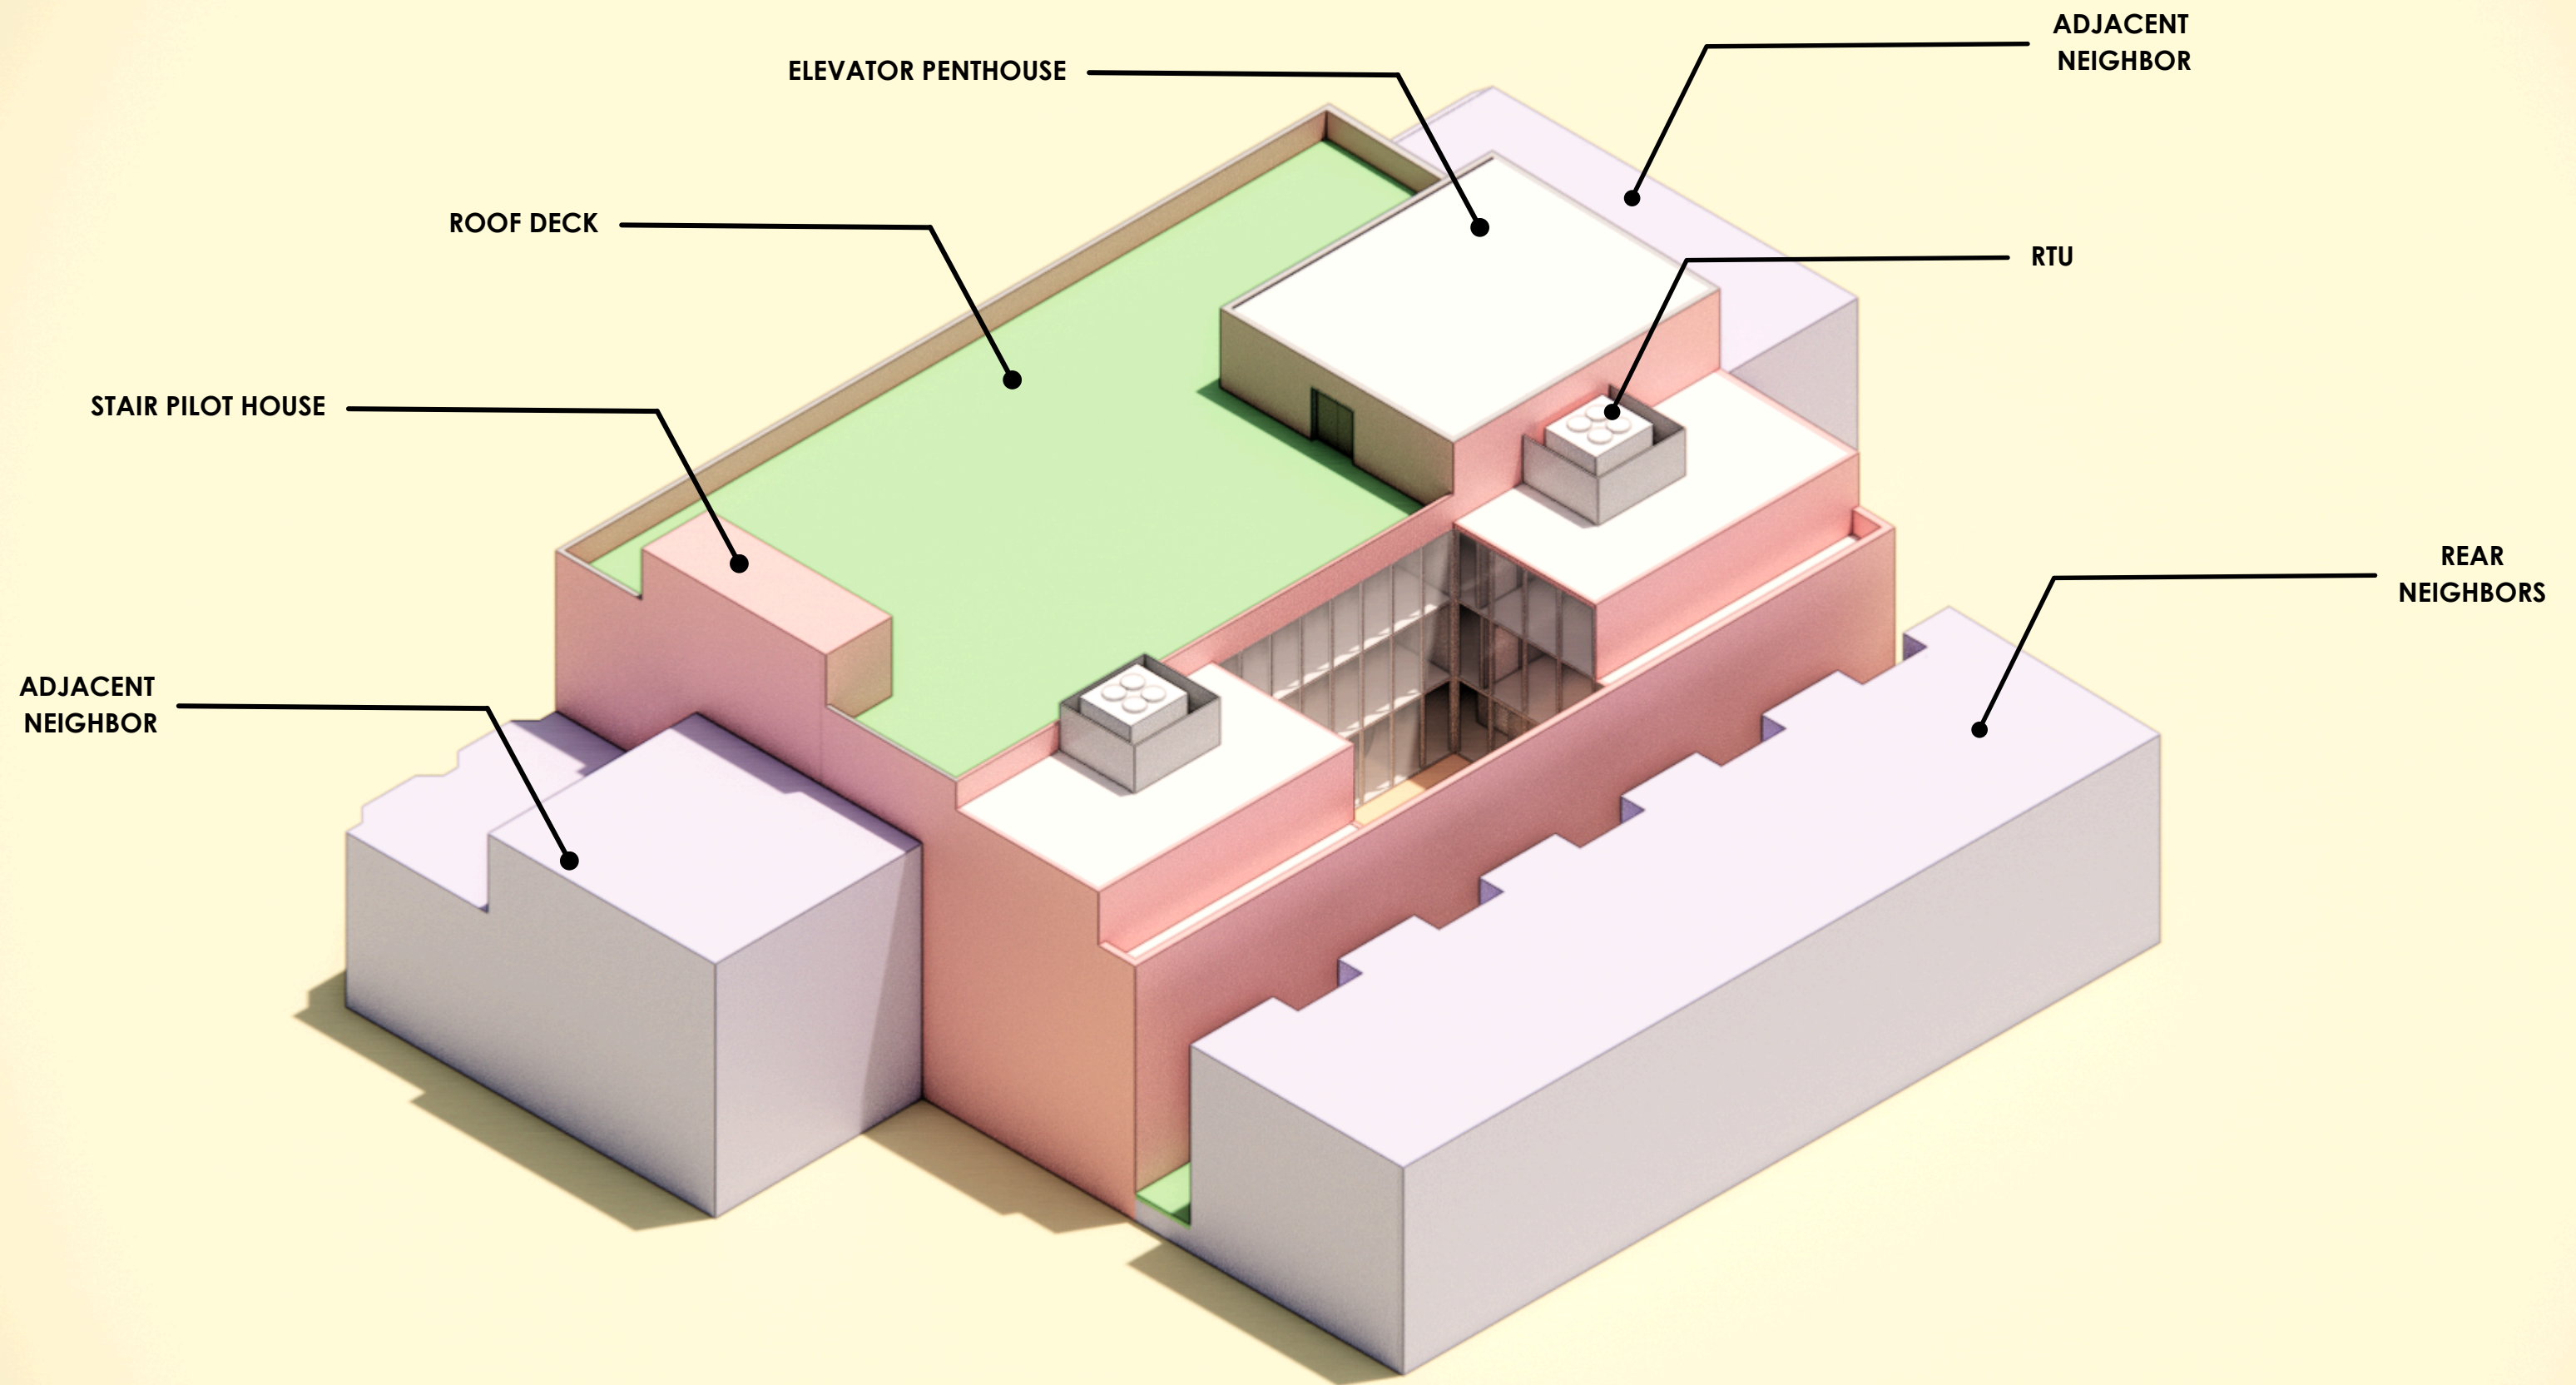

SgRA

STUART G. ROSENBERG ARCHITECTS
230 S. BROAD STREET, SUITE M30
PHILADELPHIA, PA 19102
SGRA.COM

ORIGINAL PROPOSED 8TH STREET FACADE

UPDATED PROPOSED 8TH STREET FACADE

THANK YOU!